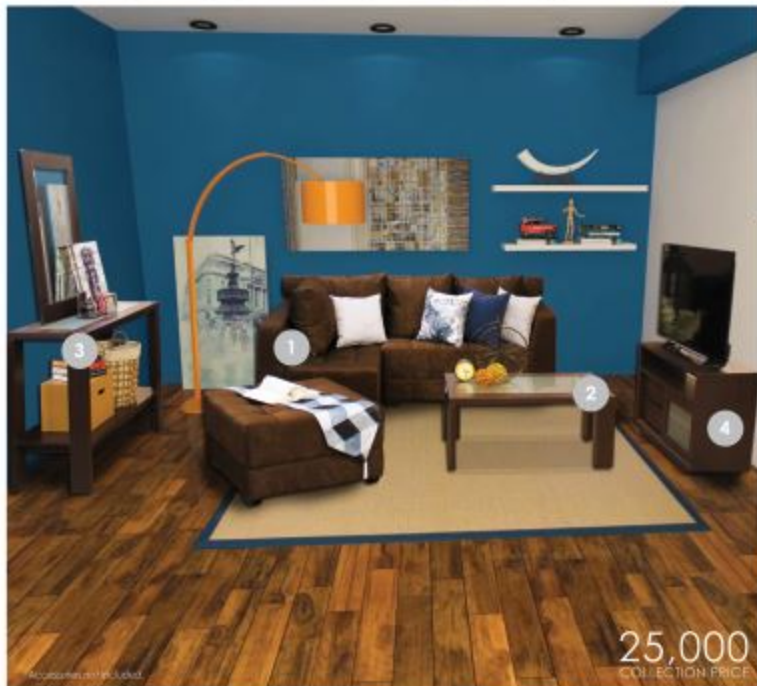

# URBAN HOME COLLECTIONS

1. **DIXON** Corner Sofa  
w/ ottoman

56x31x28.5in

2. **GLASSY** Center Table

36x24x16in

3. **GLASSY** Console Table  
w/ MIRROR

47.75x15.75x32in/ Mirror: 23.75x36.75in

4. **SABINA** LCD Rack