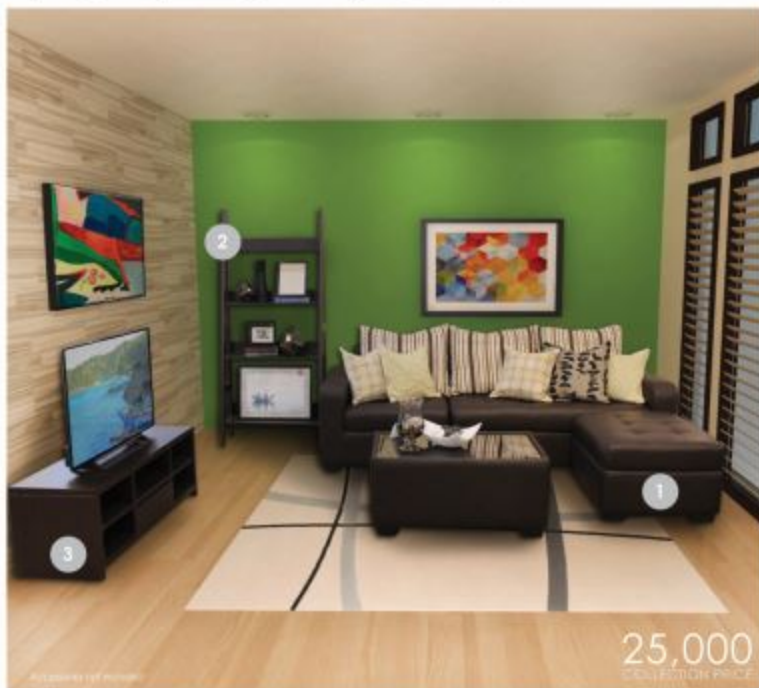

TRENDY HOME COLLECTIONS

1. **SALVACI** Corner Sofa
w/ center table

90x58x30in

30x15x69in

15.75x48x24.75in

25,000

COLLECTION PRICE