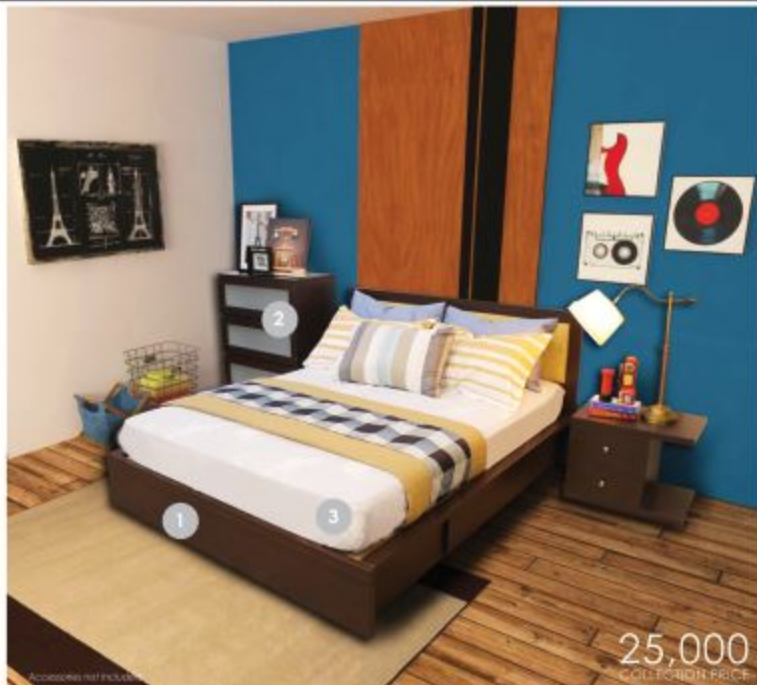

15.75x48x24.75in

25,000  
COLLECTION PRICE

1. **CANON** Queen Bedframe  
mattress not included

60x75in

2. **TYRONE** Chest of Drawer

31.75x15.75x39.75in

4. **URATEX** Thin cover  
4x6x7.5in

UPGRADE:  
Just add P10,000